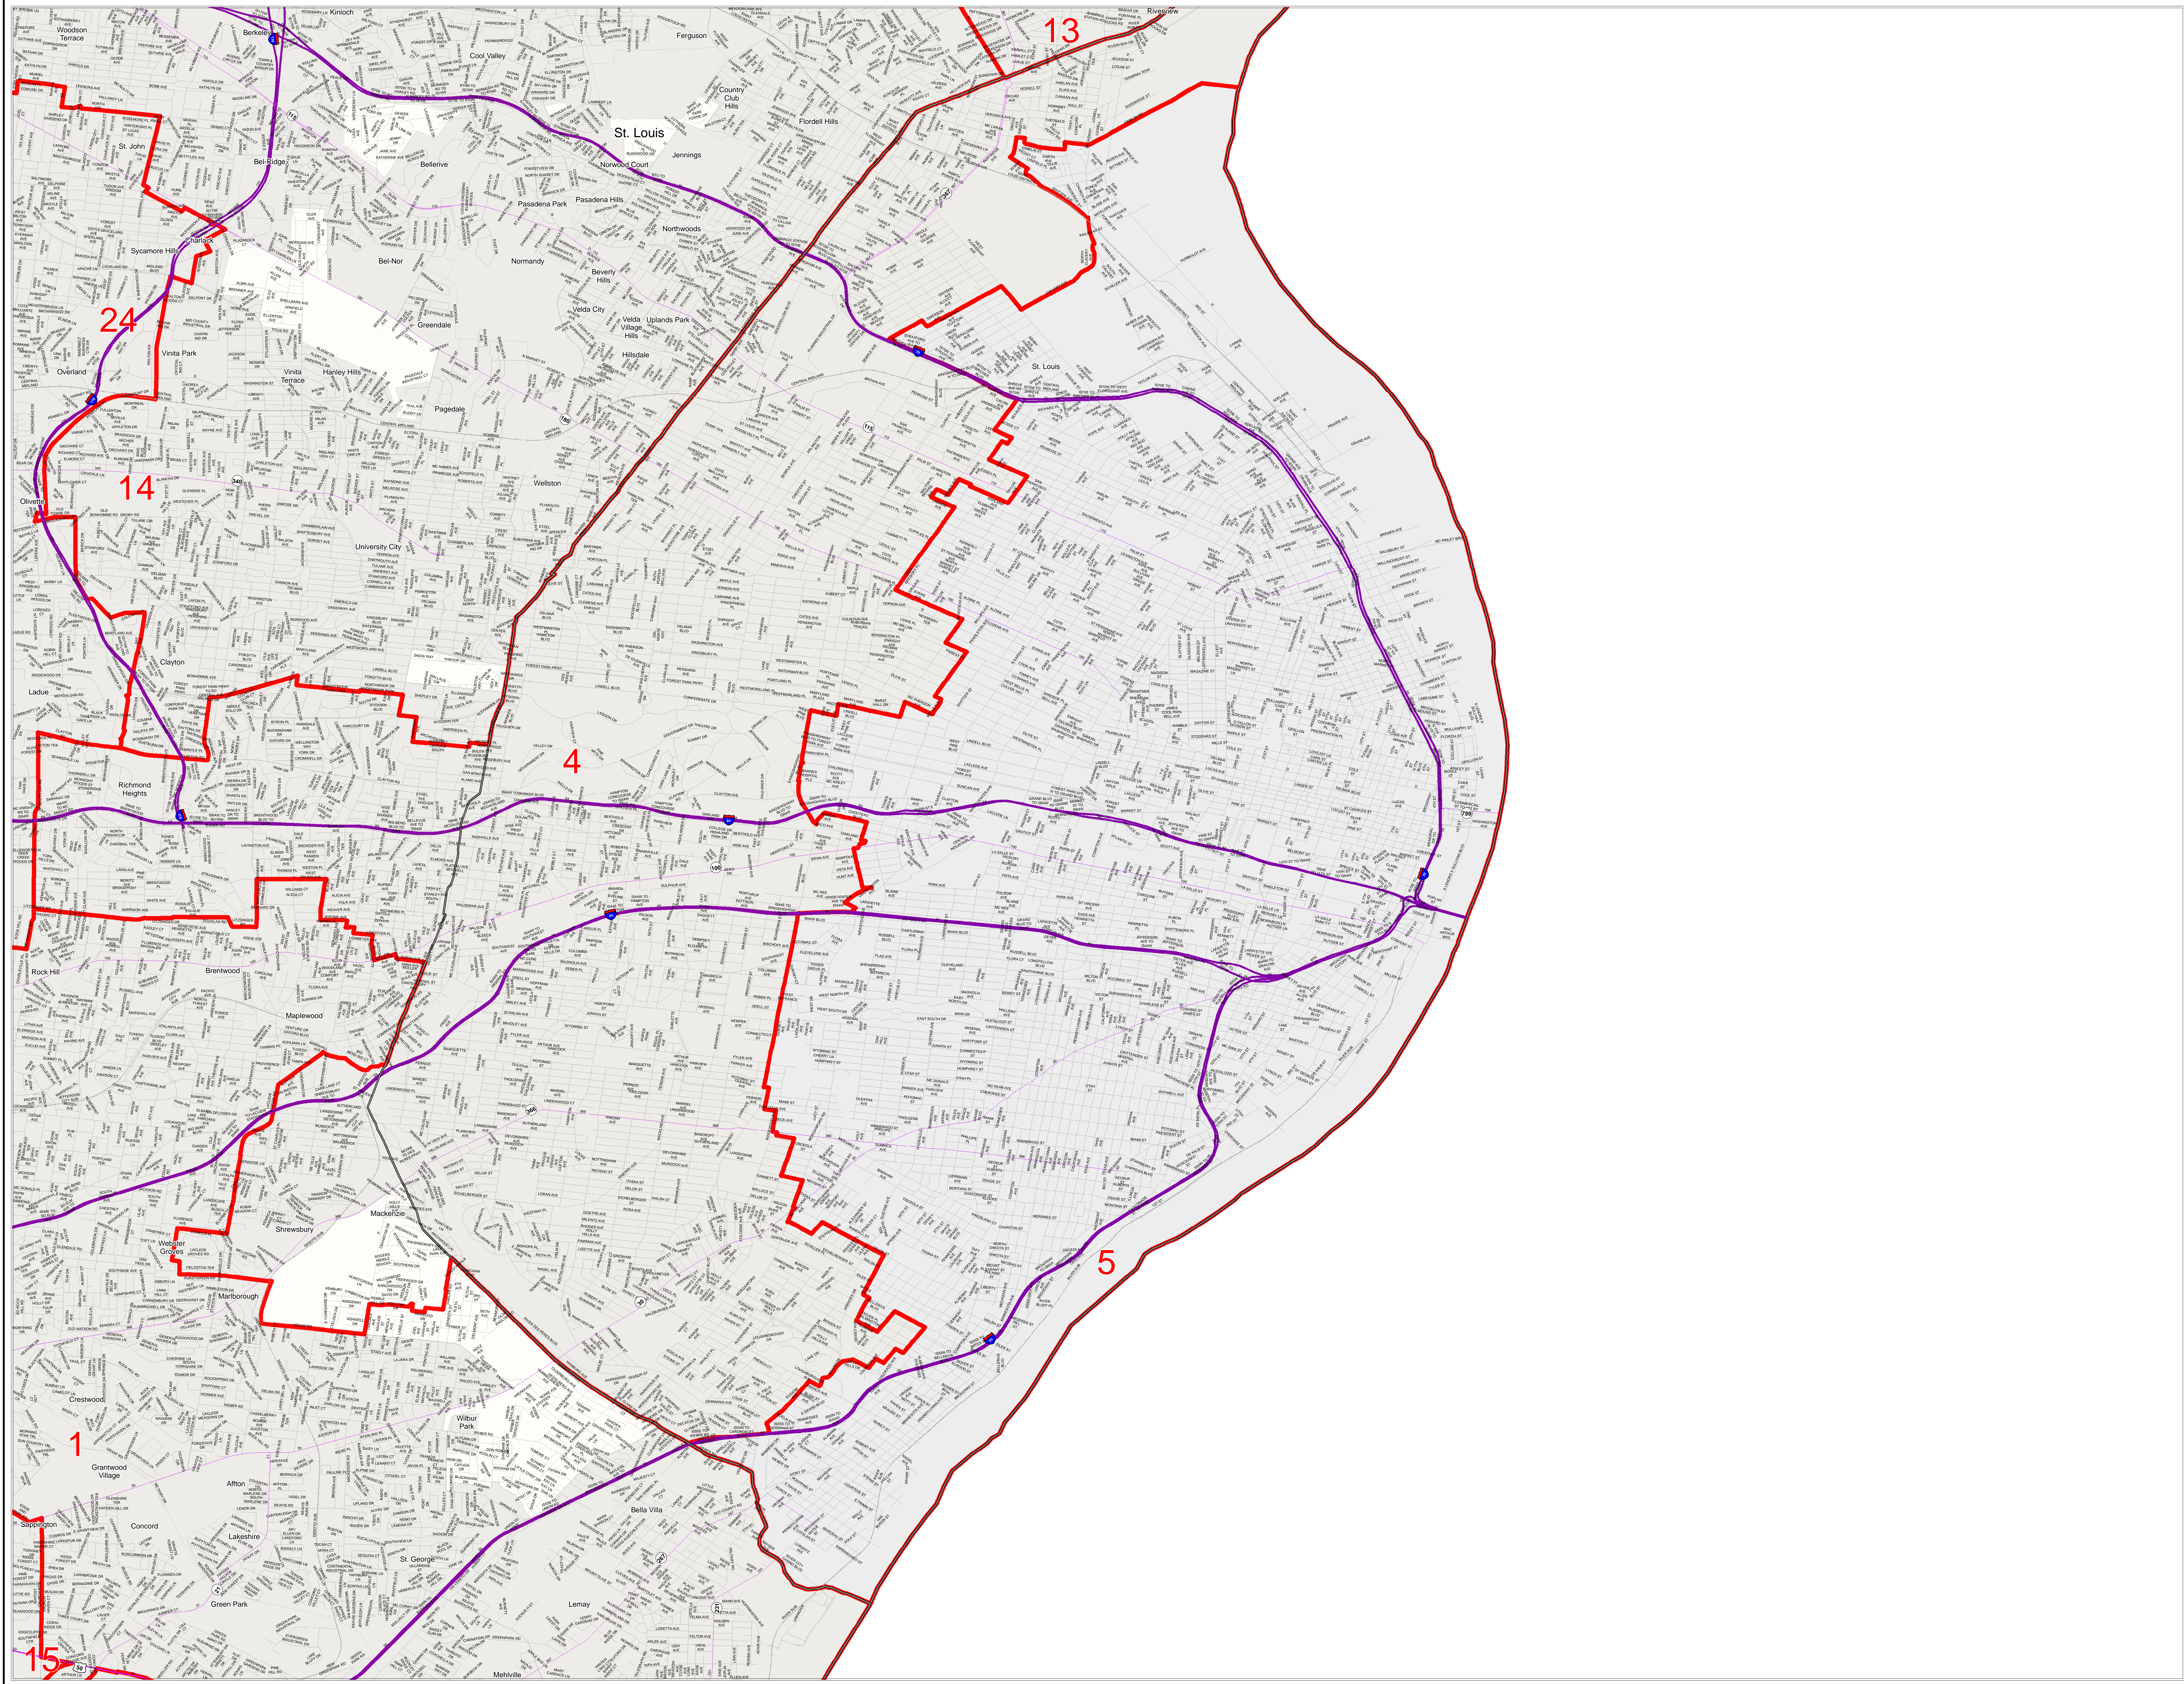

Missouri State Senate District Number 5

2012 Senate Apportionment Commission – Final Plan